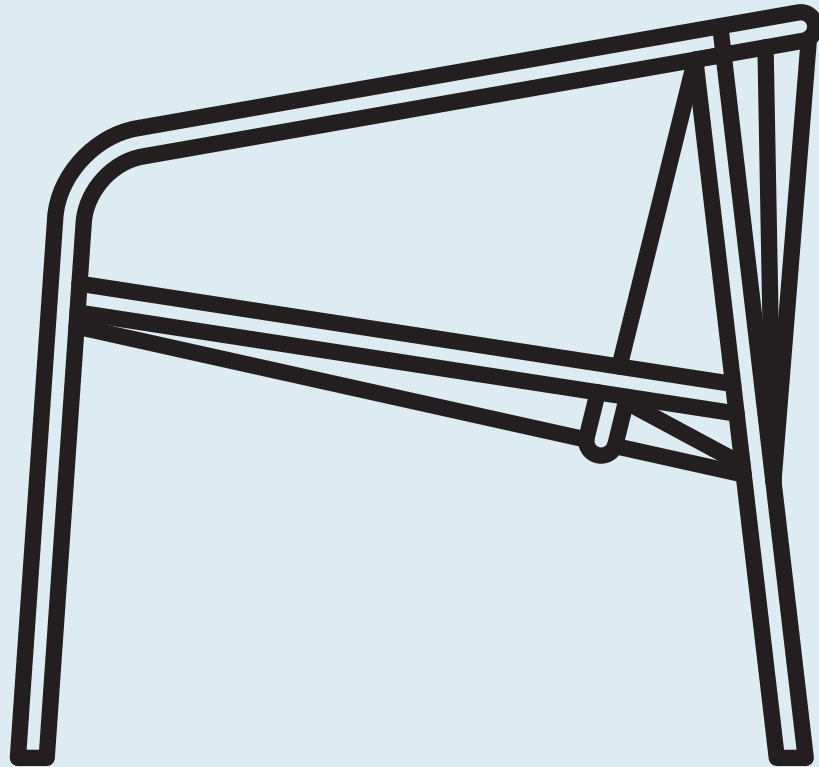

Lookout Outdoor Lounge Chair

DESIGNED IN 2020

ASSEMBLY NOTES | REV 00

CLEAN

Clean metal frame with a slightly damp, soft cloth. To remove dirt and fingerprints, use a quality cleaner formulated for metal furniture. Wipe completely dry with a soft cloth.

Clean rope surfaces with a slightly damp, soft cloth with mild soap. Avoid rubbing the rope surface too vigorously as this could cause damage to the rope. Allow rope surface to air dry before use.

MAINTENANCE